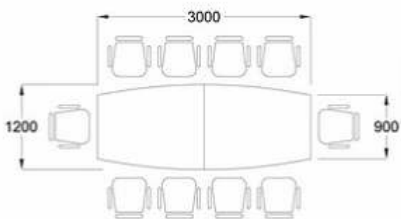

CONFERENCE TABLE

CONFERENCE TABLE

59

LOOSE FURNITURE
CONFERENCE TABLE

ABIES LEG
CONCEPT

CHROME ABIES LEG
CONCEPT

MATRIX SQUARE LEG
CONCEPT

60

LOOSE FURNITURE
CONFERENCE TABLE

POLE LEG
CONCEPT

TAXUS LEG
CONCEPT

MATRIX U LEG
CONCEPT

SPECIFICATION CONFERENCE TABLE

U SERIES

RECTANGULAR CONFERENCE TABLE
 URC 4800 4800W x 1500D x 750H
 URC 3600 3600W x 1500D x 750H
 URC 3000 3000W x 1200D x 750H
 URC 2400 2400W x 1200D x 750H
 URC 2100 2100W x 1050D x 750H
 URC 1800 1800W x 900D x 750H

BOAT SHAPE CONFERENCE TABLE
 UBC 4800 4800W x 1500D x 750H
 UBC 3600 3600W x 1500D x 750H
 UBC 3000 3000W x 1200D x 750H
 UBC 2400 2400W x 1200D x 750H
 UBC 2100 2100W x 1050D x 750H
 UBC 1800 1800W x 900D x 750H

BOAT SHAPE CONFERENCE TABLE
 SBC 4800 4800W x 1500D x 750H
 SBC 3600 3600W x 1500D x 750H
 SBC 3000 3000W x 1200D x 750H
 SBC 2400 2400W x 1200D x 750H
 SBC 2100 2100W x 1050D x 750H
 SBC 1800 1800W x 900D x 750H