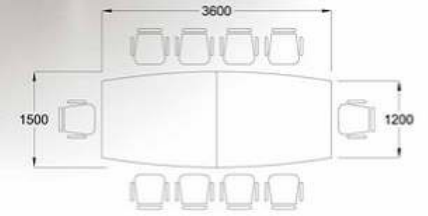

CONFERENCE TABLE

CONFERENCE TABLE

59

LOOSE FURNITURE
CONFERENCE TABLE

ABIES LEG
CONCEPT

CHROME ABIES LEG
CONCEPT

MATRIX SQUARE LEG
CONCEPT

60

LOOSE FURNITURE
CONFERENCE TABLE

POLE LEG
CONCEPT

TAXUS LEG
CONCEPT

MATRIX U LEG
CONCEPT

SPECIFICATION CONFERENCE TABLE

U SERIES

RECTANGULAR CONFERENCE TABLE
 URC 4800 4800W x 1500D x 750H
 URC 3600 3600W x 1500D x 750H
 URC 3000 3000W x 1200D x 750H
 URC 2400 2400W x 1200D x 750H
 URC 2100 2100W x 1050D x 750H
 URC 1800 1800W x 900D x 750H

BOAT SHAPE CONFERENCE TABLE
 UBC 4800 4800W x 1500D x 750H
 UBC 3600 3600W x 1500D x 750H
 UBC 3000 3000W x 1200D x 750H
 UBC 2400 2400W x 1200D x 750H
 UBC 2100 2100W x 1050D x 750H
 UBC 1800 1800W x 900D x 750H

DT-TX 900 DIA. 900D x 750H
 DT-TX 1200 DIA. 1200D x 750H

TRIPOD LEG DISCUSSION TABLE

DT-TR 900 DIA. 900D x 750H
 DT-TR 1200 DIA. 1200D x 750H

3" ROUND METAL LEG DISCUSSION TABLE

DT-R 900 DIA. 900D x 750H
 DT-R 1200 DIA. 1200D x 750H