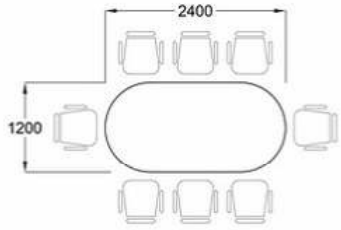

CONFERENCE TABLE

CONFERENCE TABLE

59

LOOSE FURNITURE
CONFERENCE TABLE

60

LOOSE FURNITURE
CONFERENCE TABLE