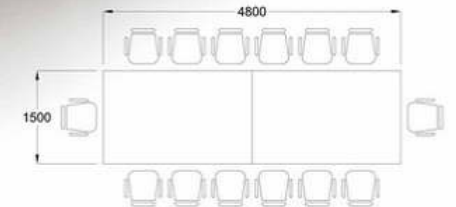

CONFERENCE TABLE

CONFERENCE TABLE

59

LOOSE FURNITURE
CONFERENCE TABLE

ABIES LEG
CONCEPT

CHROME ABIES LEG
CONCEPT

MATRIX SQUARE LEG
CONCEPT

60

LOOSE FURNITURE
CONFERENCE TABLE

POLE LEG
CONCEPT

TAXUS LEG
CONCEPT

MATRIX U LEG
CONCEPT

SPECIFICATION CONFERENCE TABLE

U SERIES

RECTANGULAR CONFERENCE TABLE
 URC 4800 4800W x 1500D x 750H
 URC 3600 3600W x 1500D x 750H
 URC 3000 3000W x 1200D x 750H
 URC 2400 2400W x 1200D x 750H
 URC 2100 2100W x 1050D x 750H
 URC 1800 1800W x 900D x 750H

OVAL CONFERENCE TABLE
 UOC 4800 4800W x 1500D x 750H
 UOC 3600 3600W x 1500D x 750H
 UOC 3000 3000W x 1200D x 750H
 UOC 2400 2400W x 1200D x 750H
 UOC 2100 2100W x 1050D x 750H
 UOC 1800 1800W x 900D x 750H

BOAT SHAPE CONFERENCE TABLE
 UBC 4800 4800W x 1500D x 750H
 UBC 3600 3600W x 1500D x 750H
 UBC 3000 3000W x 1200D x 750H
 UBC 2400 2400W x 1200D x 750H
 UBC 2100 2100W x 1050D x 750H
 UBC 1800 1800W x 900D x 750H