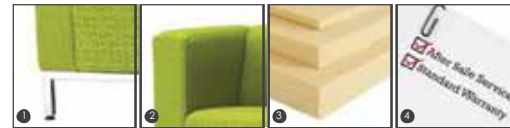

Sofa Legs

Metal chrome base come with adjustable stud, beautifully joint for its elegant. (Pic.1)

Fine Stitches

Enhanced quality upholstery and fine stitching workmanship. (Pic.2)

Sponge

High density polyurethane sponge, provides soft and cushiony seating feeling. (Pic.3)