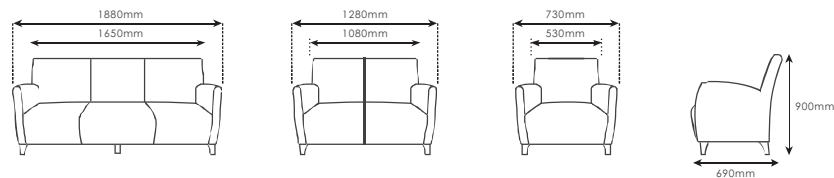

PRODUCT DETAIL

Product: BARDI | Material: Leather / Polyurethane