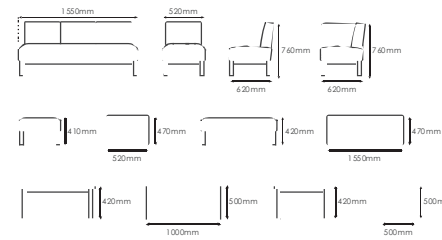

SLEEK DESIGNED LOUNGE

Product: FLOW LOUNGE Material: Polyurethane / Fabric

FIND YOUR PERFECT MATCH

FL041

FL042

FL043

“Size problem for your space?
Let us help you customise it, so it fits perfectly.”

Product: RECEPT Material: Polyurethane / Fabric