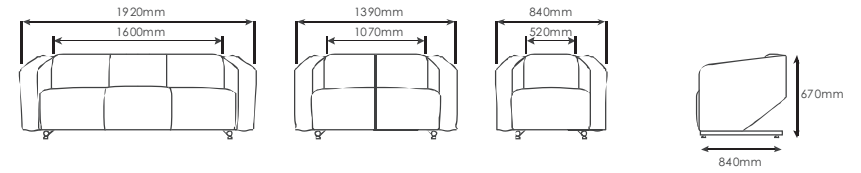

Sponge

High density polyurethane sponge, provides soft and cushiony seating feeling. (Pic.4)

PRODUCT DETAIL

Product: ALPHA Material: Leather / Polyurethane