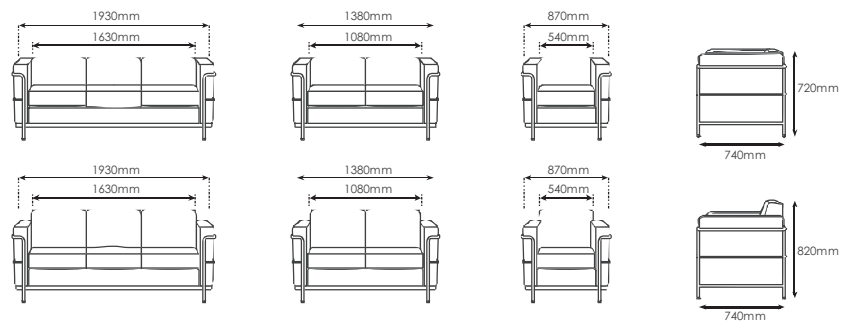

Sofa Legs
Metal chrome base come with adjustable stud, beautifully joint for its elegant. (Pic.1)

Fine Stitches
Enhanced quality upholstery and fine stitching workmanship. (Pic.2)

Pocket Spring
High density polyurethane foam come with pocket spring, to ensure a long lasting shape of the sofa, and provide resilience for greater support and best seating comfort even for long seating hours. (Pic.3)

Sponge
High density polyurethane sponge, provides soft and cushiony seating feeling. (Pic.4)