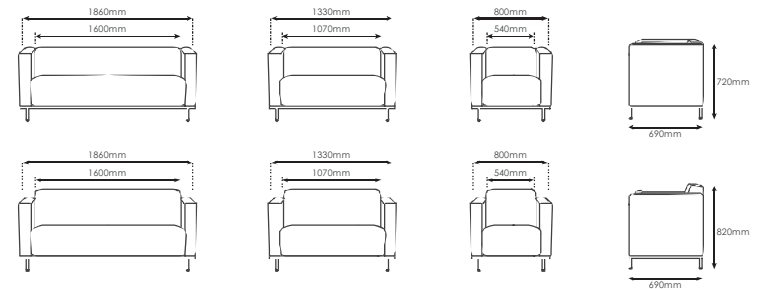

Sofa Legs

Metal chrome base come with adjustable stud, beautifully joint for its elegant. (Pic.1)

Fine Stitches

Enhanced quality upholstery and fine stitching workmanship. (Pic.2)

Sponge

High density polyurethane sponge, provides soft and cushiony seating feeling. (Pic.3)