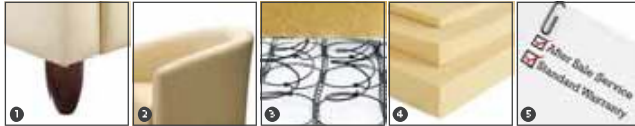

Sofa Legs
Varnished wooden base, skilfully crafted with finest hardwood for strength and durability. (Pic.1)

Fine Stitches
Enhanced quality upholstery and fine stitching workmanship. (Pic.2)

Pocket Spring
High density polyurethane foam come with pocket spring, to ensure a long lasting shape of the sofa, and provide resilience for greater support and best seating comfort even for long seating hours. (Pic.3)

Sponge
High density polyurethane sponge, provides soft and cushiony seating feeling. (Pic.4)