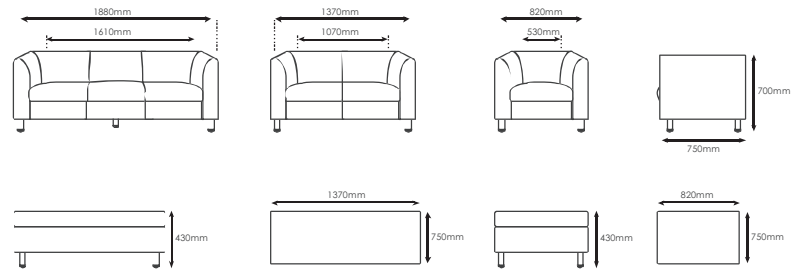

PRODUCT DETAIL

Product: LINO Material: Polyurethane / Fabric