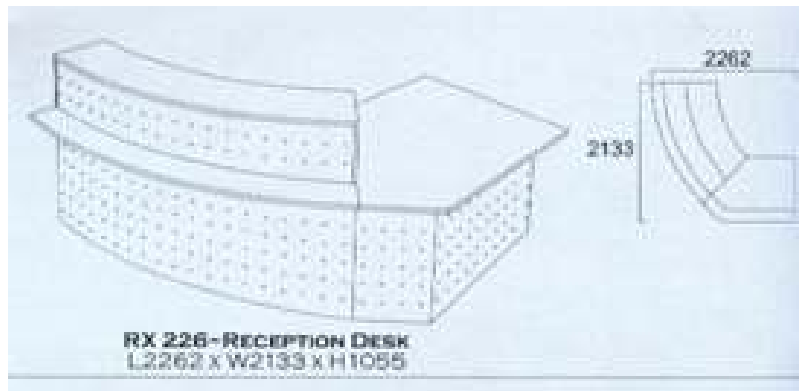

RX 386 – Reception Desk

L3860 x W2600 x H11500