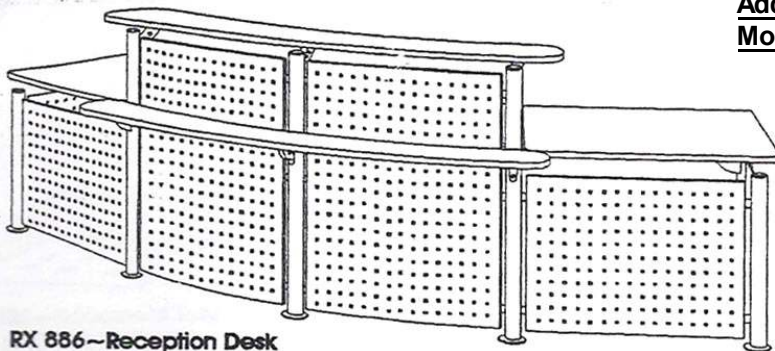

RX 886-Reception Desk
L3680 x W1610 x H1130

**Add on :-
Mobile pedestal**