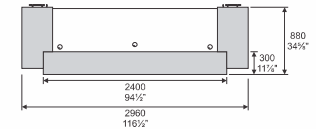

Galaxy Reception - a compact modern styled counter range with low level shelf on steel supports offer a more open and inviting appearance. This Reception is designed with side by side storage pedestals with Woodgrain laminate front/top with brushed silver finish aluminium on reception middle front panel base.