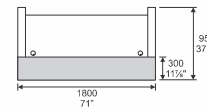

3D Fixed Pedestal
901 400 x 470 x 725 mm
15 3/4 x 18 1/2 x 28 3/4 inch

S66 STANLEY - Beech Over Grey
R e c e p t i o n

CPU Trolleys
168 270 x 500 x 223 mm
10 3/4 x 19 3/4 x 8 3/4 inch

S88 CARISA - Beech Over White
Reception

S99 REGENT - Cherry Over Grey
Reception

3D Mobile Pedestal
141 406 x 478 x 556 mm
16 x 19 x 22 inch