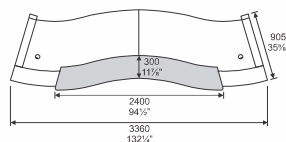

S33 VICTORIA - Cherry Over Grey
R e c e p t i o n

The Victoria Reception Counter provides an elegant and luminescent feel, with its woodgrain wave front, with a measurement of 3360mm width for the larger reception area. Stylish front panels base with decorative brushed silver finish aluminium bands in grey finish.