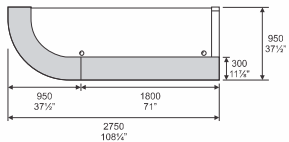

3D Fixed Pedestal
901 400 x 470 x 725 mm
15 3/4 x 18 1/2 x 28 3/4 inch