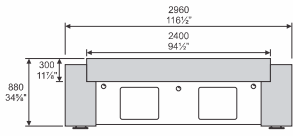

S11 GALAXY - Beech Over Grey
R e c e p t i o n

Galaxy Reception - a compact modern styled counter range with low level shelf on steel supports offer a more open and inviting appearance. This Reception is designed with side by side storage pedestals with Woodgrain laminate front/top with brushed silver finish aluminium on reception middle front panel base.

S33 VICTORIA - Cherry Over Grey
R e c e p t i o n

The Victoria Reception Counter provides an elegant and luminescent feel, with its woodgrain wave front, with a measurement of 3360mm width for the larger reception area. Stylish front panels base with decorative brushed silver finish aluminium bands in grey finish.