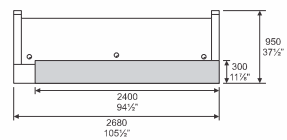

4D Fixed Pedestal
900 400 x 470 x 725 mm
15 1/4 x 18 1/2 x 28 1/2 inch

S55 ORLANDO - Cherry Over Grey
R e c e p t i o n

Orlando Reception Counter is designed to create the first impression and add style and practicality to your office front desk. Curved corner section flame for an attractive superbly constructed with silver trim linings and decorative brushed silver finish aluminium in grey finish.

3D Fixed Pedestal
901 400 x 470 x 725 mm
15 3/4 x 18 1/2 x 28 3/4 inch

S66 STANLEY - Beech Over Grey
R e c e p t i o n

CPU Trolleys
168 270 x 500 x 223 mm
10 3/4 x 19 3/4 x 8 3/4 inch

S88 CARISA - Beech Over White
Reception