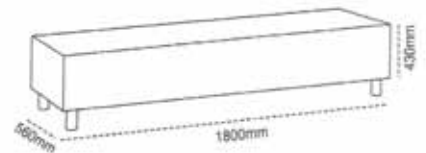

East Chair

West Chair

Island

Island.6

Station