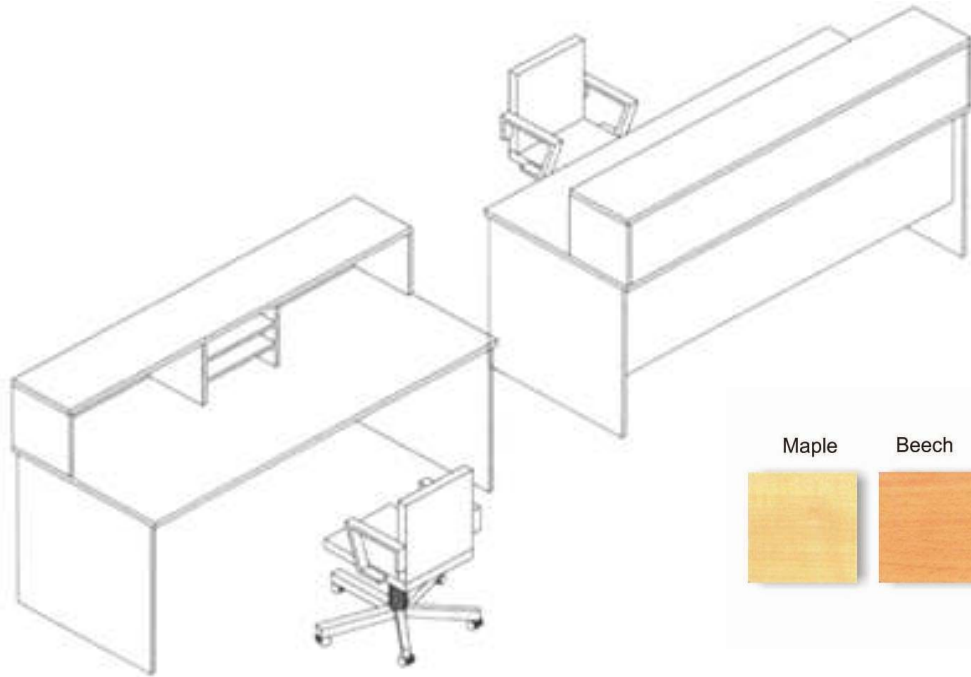

Melamine
Laminated
Chipboard
Colour

Reception Desk + Counter (Matrix series)
Avaliable in 4'L , 5'L & 6'L