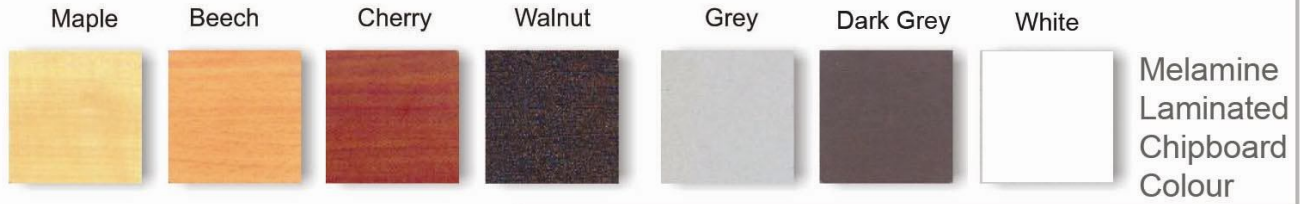

**BANQUET TABLE**

\* Subject to availability

- \* Worktop to be 16mm Thick or 25mm Thick c/w 2mm ABS edging ( \* Dark Grey or Follow Worktop Color )
- \* Worktop & panel Color ( Materials : Melamine Laminated Chipboard )
- \* Worktop Color to be Fully Light Grey / White Color & Fully WoodGrain ( Maple / Beech / Cherry Color )