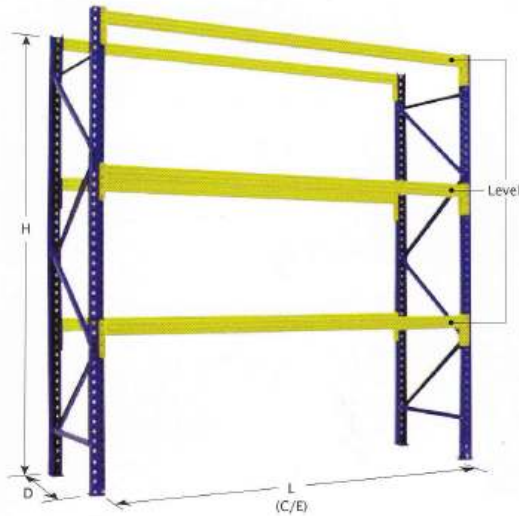

**BOLTLESS RACK – MULTI PURPOSE RACK**

- Picture Shown is **Boltless Rack** :
- Color : Blue color Post + Yellow color Beam
- Available in 1'L , 1.5'L , 2'L , 3'L , 3.5'L , 4'L , 5'L , 6'L , 7'L , 8'L
- Depth : 1'D , 1.5'D , 2'D , 2.5'D , 3'D , 3.5'D , 4'D
- Height : 2.5'H , 3'H , 4'H , 5'H , 6'H , 7'H , 8'H , 9'H , 10'H , 11'H , 12'H
- Loading Capacity : 200kg to 800 Kg UDL per level

# BOLTLESS RACK

Dimension : H x D x L x levels x Decking Material

**Specifications:**

Height	2.5' , 3' , 4' , 5' , 6' , 7' , 8' , 9' , 10' , 11' , 12'
Depth	1' , 16" , 1.5' , 2' , 2.5' , 3' , 3.5' , 4'
Length	1' , 16" , 1.5' , 2' , 2.5' , 3' , 3.5' , 4' , 5' , 6' , 7' , 8'
Decking Material & Thickness	HDF (High Density Fiber Board) / P/W (Plywood) 8mm , 9mm , 12mm
Loading Capacity	100 kg / UDL - 800 kg / UDL
Finishing	Anti Rust Epoxy Powder Coating
Colour	( Beam ) Sunny Yellow / ( Angle Post ) Marine Blue

**BOLTLESS RACK – MULTI PURPOSE RACK**

**HEAVY DUTY SHELVING**

Height (mm)	1200, 1500, 1800, 2100, 2400, 2700, 3000, 3300, 3600
Depth (mm)	450, 600, 750, 900, 1050, 1200, 1500
Length (mm) (clear entry)	900, 1200, 1350, 1500, 1800, 2100, 2400, 2700, 3000, 3300, 3600
Shelve Level	2, 3, 4, 5
Decking Material	12mm HDF Board/Plywood
Loading Capacity	1000kg, 2000kg, 3000kg/UDL per level
Available Colours	■ Frame Set, ■ Beam

Dimension: (H) x (D) x (L) x Shelve Levels x Decking Material

**SELECTIVE PALLET RACKING**

- Allow instantaneous access to stored articles without incurring load crushing.
- Offers an excellent stock rotation function and only uses 40% of warehouse floor space.
- Can be set-up in single and double-sided runs to suit all forklift and hand pallet trucks.
- Offers a low start-up solution.