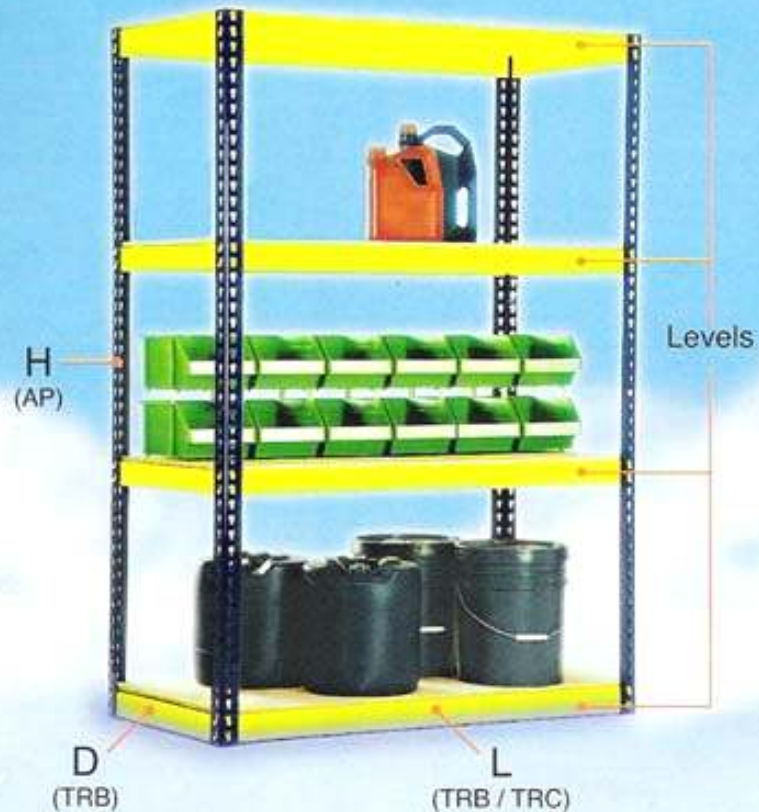

BOLTLESS RACK

Dimension : H x D x L x levels x Decking Material

Specifications:

Height	2.5' , 3' , 4' , 5' , 6' , 7' , 8' , 9' , 10' , 11' , 12'
Depth	1' , 16" , 1.5' , 2' , 2.5' , 3' , 3.5' , 4'
Length	1' , 16" , 1.5' , 2' , 2.5' , 3' , 3.5' , 4' , 5' , 6' , 7' , 8'
Decking Material & Thickness	HDF (High Density Fiber Board) / P/W (Plywood) 8mm , 9mm , 12mm
Loading Capacity	100 kg / UDL - 800 kg / UDL
Finishing	Anti Rust Epoxy Powder Coating
Colour	(Beam) Sunny Yellow / (Angle Post) Marine Blue