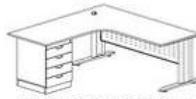

SPECIFICATION U, M, S, A & J-SERIES

LOOSE FURNITURE FO-SERIES

J SERIES