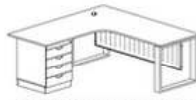

SPECIFICATION U, M, S, A & J-SERIES

LOOSE FURNITURE FO-SERIES

J SERIES

U SERIES

S SERIES

A SERIES

M SERIES

M SERIES