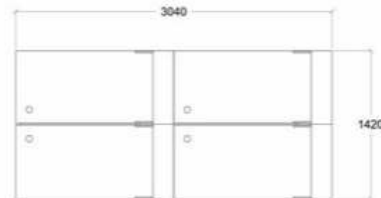

HALF GLASS CABINET
CW ALUMINIUM FRAME
MARS - AF
800W x 450D x 2100H

LOW CABINET
MARS - LC
800W x 450D x 900H

DIRECTOR TABLE (R)
MARS 320 - 2400
2400W x 1000D x 750H
MARS 320 - 2100
2100W x 900D x 750H

MOBILE PEDESTAL 3D
MARS - 3D
410W x 500D x 560H

HALF GLASS CABINET
CW WOODEN FRAME
MARS - WF
800W x 450D x 2100H

DIRECTOR CABINET
MARS 320 - DC
1400W x 500D x 750H

Available in MAKASSAR colour only

Available in MAKASSAR colour only

FRAXINUS
CONCEPT

FICUS
CONCEPT