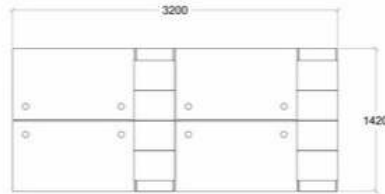

DIRECTOR TABLE - MARS 520

DIRECTOR TABLE - MARS 320

39

DIRECTOR SERIES
DIRECTOR TABLE

40

DIRECTOR SERIES
DIRECTOR TABLE

DIRECTOR TABLE (R)
MARS 520 - 2400
2400W x 2400D x 750H
MARS 520 - 2100
2100W x 2100D x 750H

HALF GLASS CABINET
CW ALUMINIUM FRAME
MARS - AF
800W x 450D x 2100H

LOW CABINET
MARS - LC
800W x 450D x 900H

DIRECTOR TABLE (R)
MARS 320 - 2400
2400W x 1000D x 750H
MARS 320 - 2100
2100W x 900D x 750H

MOBILE PEDESTAL 3D
MARS - 3D
410W x 500D x 560H

HALF GLASS CABINET
CW WOODEN FRAME
MARS - WF
800W x 450D x 2100H

DIRECTOR CABINET
MARS 320 - DC
1400W x 500D x 750H

Available in MAKASSAR colour only

Available in MAKASSAR colour only

FRAXINUS
CONCEPT

FICUS
CONCEPT