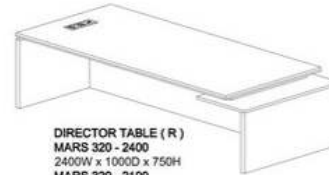

DIRECTOR TABLE - MARS 520

DIRECTOR TABLE - MARS 320

39

DIRECTOR SERIES
DIRECTOR TABLE

40

DIRECTOR SERIES
DIRECTOR TABLE

DIRECTOR TABLE (R)
MARS 520 - 2400
2400W x 2400D x 750H
MARS 520 - 2100
2100W x 2100D x 750H

HALF GLASS CABINET
CW ALUMINIUM FRAME
MARS - AF
800W x 450D x 2100H

LOW CABINET
MARS - LC
800W x 450D x 900H

DIRECTOR TABLE (R)
MARS 320 - 2400
2400W x 1000D x 750H
MARS 320 - 2100
2100W x 900D x 750H

MOBILE PEDESTAL 3D
MARS - 3D
410W x 500D x 560H

HALF GLASS CABINET
CW WOODEN FRAME
MARS - WF
800W x 450D x 2100H

DIRECTOR CABINET
MARS 320 - DC
1400W x 500D x 750H

Available in MAKASSAR colour only

Available in MAKASSAR colour only

FRAXINUS
CONCEPT

FICUS
CONCEPT