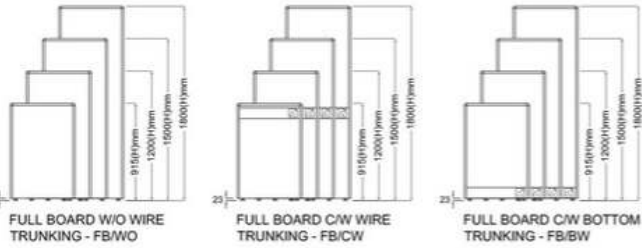

BOARD COLOUR OPTION

METAL LEG COLOUR OPTION

OPTIONAL FOR J CANTILEVER LEG

HOW TO RECOGNIZE TABLE LEFT & RIGHT

SPECIFICATION

MATRIX SYSTEM (45, 54, 60 & 80MM THK)

PANEL SIZE(W)

- 450mm
- 600mm
- 750mm
- 900mm
- 1050mm
- 1200mm
- 1350mm
- 1500mm
- 1650mm
- 1800mm

FULL BOARD PARTITION W/O WIRE TRUNKING - FBCRV - 600(W)mm
PANEL SIZE(H)
 900mm 1350mm 1800mm
 1050mm 1500mm
 1200mm 1650mm

ACCESSORIES FOR 45MM SYSTEM

ACCESSORIES FOR 60MM SYSTEM

ACCESSORIES FOR 45 / 60MM SYSTEM