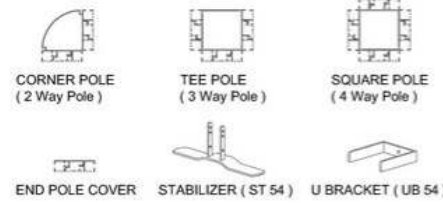

BOARD COLOUR OPTION

METAL LEG COLOUR OPTION

OPTIONAL FOR J CANTILEVER LEG

HOW TO RECOGNIZE TABLE LEFT & RIGHT

SPECIFICATION

MATRIX SYSTEM (45, 54, 60 & 80MM THK)

PANEL SIZE(W)

- 450mm
- 600mm
- 750mm
- 900mm
- 1050mm
- 1200mm
- 1350mm
- 1500mm
- 1650mm
- 1800mm

FULL BOARD PARTITION W/O WIRE TRUNKING - FBCRV - 600(W)mm
PANEL SIZE(H)
 900mm 1350mm 1800mm
 1050mm 1500mm
 1200mm 1650mm

ACCESSORIES FOR 45MM SYSTEM

ACCESSORIES FOR 60MM SYSTEM

ACCESSORIES FOR 45 / 60MM SYSTEM

ACCESSORIES FOR 54MM SYSTEM

ACCESSORIES FOR 80MM SYSTEM

ACCESSORIES FOR 54 / 80MM SYSTEM

MATRIX SYSTEM (20MM THK & 60MM POLE)

PANEL SIZE(H x W)

- | | | |
|-----------|------------|------------|
| 300 x 600 | 300 x 1050 | 300 x 1500 |
| 300 x 750 | 300 x 1200 | 300 x 1650 |
| 300 x 900 | 300 x 1350 | 300 x 1800 |