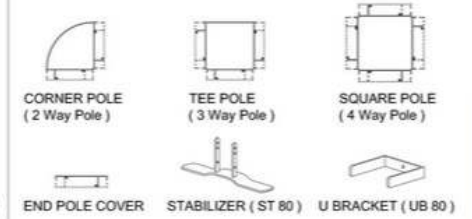

ACCESSORIES FOR 80MM SYSTEM