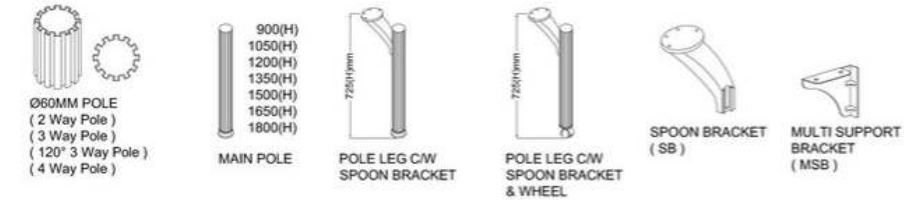

SPECIFICATION

MATRIX SYSTEM (45, 54, 60 & 80MM THK)

PANEL SIZE(W)

- 450mm
- 600mm
- 750mm
- 900mm
- 1050mm
- 1200mm
- 1350mm
- 1500mm
- 1650mm
- 1800mm

FULL BOARD PARTITION W/O WIRE TRUNKING - FBCRV - 600(W)mm
PANEL SIZE(H)
900mm 1350mm 1800mm
1050mm 1500mm
1200mm 1650mm

ACCESSORIES FOR 45MM SYSTEM

ACCESSORIES FOR 60MM SYSTEM

ACCESSORIES FOR 45 / 60MM SYSTEM

ACCESSORIES FOR 54MM SYSTEM

ACCESSORIES FOR 80MM SYSTEM

ACCESSORIES FOR 54 / 80MM SYSTEM

MATRIX SYSTEM (20MM THK & 60MM POLE)

PANEL SIZE(H x W)

300 x 600	300 x 1050	300 x 1500
300 x 750	300 x 1200	300 x 1650
300 x 900	300 x 1350	300 x 1800

ACCESSORIES FOR 20MM SYSTEM

ACCESSORIES FOR 60MM POLE SYSTEM

MATRIX 45MM DESKING SYSTEM

PANEL SIZE(H x W)

300 x 450	300 x 1200	450 x 450	450 x 1200
300 x 600	300 x 1350	450 x 600	450 x 1350
300 x 750	300 x 1500	450 x 750	450 x 1500
300 x 900	300 x 1650	450 x 900	450 x 1650
300 x 1050	300 x 1800	450 x 1050	450 x 1800

ACCESSORIES FOR 45MM DESKING SYSTEM