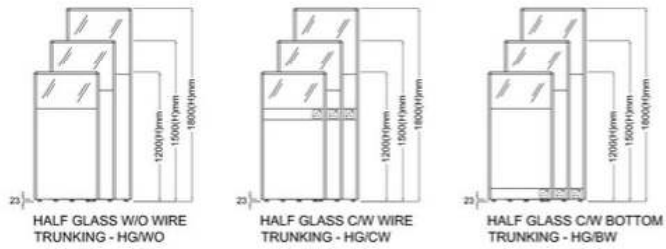

BOARD COLOUR OPTION

METAL LEG COLOUR OPTION

OPTIONAL FOR J CANTILEVER LEG

HOW TO RECOGNIZE TABLE LEFT & RIGHT

SPECIFICATION

MATRIX SYSTEM (45, 54, 60 & 80MM THK)

PANEL SIZE(W)

- 450mm
- 600mm
- 750mm
- 900mm
- 1050mm
- 1200mm
- 1350mm
- 1500mm
- 1650mm
- 1800mm

FULL BOARD PARTITION W/O WIRE TRUNKING - FBCRV - 600(W)mm
PANEL SIZE(H)
 900mm 1350mm 1800mm
 1050mm 1500mm
 1200mm 1650mm

ACCESSORIES FOR 45MM SYSTEM

ACCESSORIES FOR 60MM SYSTEM

ACCESSORIES FOR 45 / 60MM SYSTEM