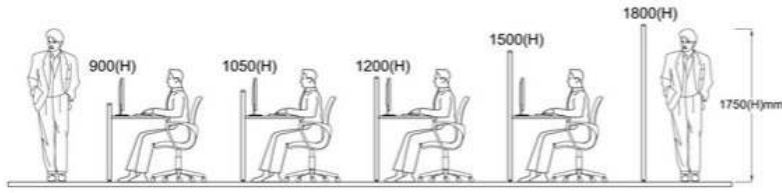

BOARD COLOUR OPTION

METAL LEG COLOUR OPTION

OPTIONAL FOR J CANTILEVER LEG

HOW TO RECOGNIZE TABLE LEFT & RIGHT

SPECIFICATION

MATRIX SYSTEM (45, 54, 60 & 80MM THK)

PANEL SIZE(W)

- 450mm
- 600mm
- 750mm
- 900mm
- 1050mm
- 1200mm
- 1350mm
- 1500mm
- 1650mm
- 1800mm

FULL BOARD PARTITION W/O WIRE TRUNKING - FBCRV - 600(W)mm
PANEL SIZE(H)
 900mm 1350mm 1800mm
 1050mm 1500mm
 1200mm 1650mm

ACCESSORIES FOR 45MM SYSTEM

ACCESSORIES FOR 60MM SYSTEM

ACCESSORIES FOR 45 / 60MM SYSTEM