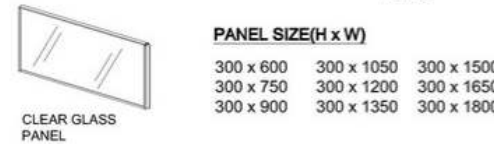

FULL BOARD PARTITION W/O WIRE TRUNKING - FBCRV - 600(W)mm
PANEL SIZE(H)
 900mm 1350mm 1800mm
 1050mm 1500mm
 1200mm 1650mm

ACCESSORIES FOR 45MM SYSTEM

ACCESSORIES FOR 60MM SYSTEM

ACCESSORIES FOR 45 / 60MM SYSTEM

ACCESSORIES FOR 54MM SYSTEM

ACCESSORIES FOR 80MM SYSTEM

ACCESSORIES FOR 54 / 80MM SYSTEM

MATRIX SYSTEM (20MM THK & 60MM POLE)

PANEL SIZE(H x W)

- | | | |
|-----------|------------|------------|
| 300 x 600 | 300 x 1050 | 300 x 1500 |
| 300 x 750 | 300 x 1200 | 300 x 1650 |
| 300 x 900 | 300 x 1350 | 300 x 1800 |

ACCESSORIES FOR 20MM SYSTEM

ACCESSORIES FOR 60MM POLE SYSTEM

MATRIX 45MM DESKING SYSTEM

PANEL SIZE(H x W)

- | | | | |
|------------|------------|------------|------------|
| 300 x 450 | 300 x 1200 | 450 x 450 | 450 x 1200 |
| 300 x 600 | 300 x 1350 | 450 x 600 | 450 x 1350 |
| 300 x 750 | 300 x 1500 | 450 x 750 | 450 x 1500 |
| 300 x 900 | 300 x 1650 | 450 x 900 | 450 x 1650 |
| 300 x 1050 | 300 x 1800 | 450 x 1050 | 450 x 1800 |