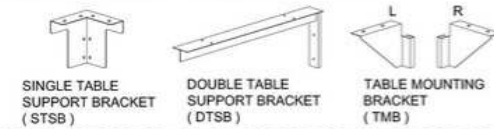

BOARD COLOUR OPTION

METAL LEG COLOUR OPTION

OPTIONAL FOR J CANTILEVER LEG

HOW TO RECOGNIZE TABLE LEFT & RIGHT

SPECIFICATION

MATRIX SYSTEM (45, 54, 60 & 80MM THK)

PANEL SIZE(W)

- 450mm
- 600mm
- 750mm
- 900mm
- 1050mm
- 1200mm
- 1350mm
- 1500mm
- 1650mm
- 1800mm

FULL BOARD PARTITION W/O WIRE TRUNKING - FBCRV - 600(W)mm
PANEL SIZE(H)
 900mm 1350mm 1800mm
 1050mm 1500mm
 1200mm 1650mm

ACCESSORIES FOR 45MM SYSTEM

ACCESSORIES FOR 60MM SYSTEM

ACCESSORIES FOR 45 / 60MM SYSTEM

ACCESSORIES FOR 54MM SYSTEM

ACCESSORIES FOR 80MM SYSTEM

ACCESSORIES FOR 54 / 80MM SYSTEM

MATRIX SYSTEM (20MM THK & 60MM POLE)

PANEL SIZE(H x W)

- | | | |
|-----------|------------|------------|
| 300 x 600 | 300 x 1050 | 300 x 1500 |
| 300 x 750 | 300 x 1200 | 300 x 1650 |
| 300 x 900 | 300 x 1350 | 300 x 1800 |