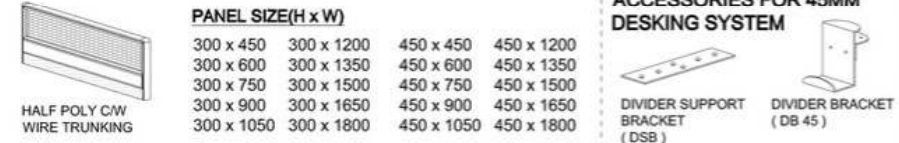

MATRIX 45MM DESKING SYSTEM

PANEL SIZE(H x W)

300 x 450	300 x 1200	450 x 450	450 x 1200
300 x 600	300 x 1350	450 x 600	450 x 1350
300 x 750	300 x 1500	450 x 750	450 x 1500
300 x 900	300 x 1650	450 x 900	450 x 1650
300 x 1050	300 x 1800	450 x 1050	450 x 1800

ACCESSORIES FOR 45MM DESKING SYSTEM