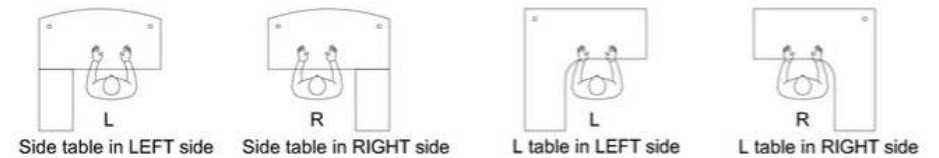

BOARD COLOUR OPTION

METAL LEG COLOUR OPTION

OPTIONAL FOR J CANTILEVER LEG

HOW TO RECOGNIZE TABLE LEFT & RIGHT

SPECIFICATION

MATRIX SYSTEM (45, 54, 60 & 80MM THK)

PANEL SIZE(W)

- 450mm
- 600mm
- 750mm
- 900mm
- 1050mm
- 1200mm
- 1350mm
- 1500mm
- 1650mm
- 1800mm