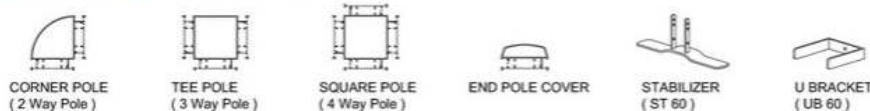

COLOUR OPTION

PARTITION FRAME COLOUR OPTION

MATRIX SYSTEM 45mm THK

MATRIX SYSTEM 54mm THK

MATRIX SYSTEM 60mm THK

MATRIX SYSTEM 80mm THK

MATRIX SYSTEM 20mm THK

60MM POLE SYSTEM

BOARD COLOUR OPTION

METAL LEG COLOUR OPTION

OPTIONAL FOR J CANTILEVER LEG

HOW TO RECOGNIZE TABLE LEFT & RIGHT

SPECIFICATION

MATRIX SYSTEM (45, 54, 60 & 80MM THK)

PANEL SIZE(W)

- 450mm
- 600mm
- 750mm
- 900mm
- 1050mm
- 1200mm
- 1350mm
- 1500mm
- 1650mm
- 1800mm

FULL BOARD PARTITION W/O WIRE TRUNKING - FBCRV - 600(W)mm
PANEL SIZE(H)
 900mm 1350mm 1800mm
 1050mm 1500mm
 1200mm 1650mm

ACCESSORIES FOR 45MM SYSTEM

ACCESSORIES FOR 60MM SYSTEM

ACCESSORIES FOR 45 / 60MM SYSTEM