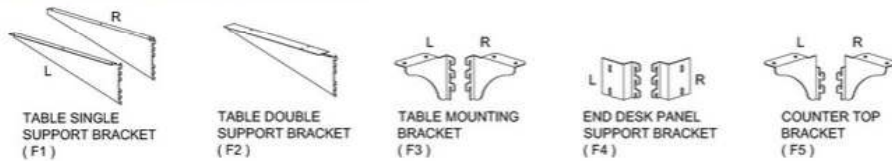

FULL BOARD PARTITION W/O WIRE TRUNKING - FBCRV - 600(W)mm
PANEL SIZE(H)
 900mm 1350mm 1800mm
 1050mm 1500mm
 1200mm 1650mm

ACCESSORIES FOR 45MM SYSTEM

ACCESSORIES FOR 60MM SYSTEM

ACCESSORIES FOR 45 / 60MM SYSTEM

ACCESSORIES FOR 54MM SYSTEM

ACCESSORIES FOR 80MM SYSTEM

ACCESSORIES FOR 54 / 80MM SYSTEM

MATRIX SYSTEM (20MM THK & 60MM POLE)

PANEL SIZE(H x W)

- | | | |
|-----------|------------|------------|
| 300 x 600 | 300 x 1050 | 300 x 1500 |
| 300 x 750 | 300 x 1200 | 300 x 1650 |
| 300 x 900 | 300 x 1350 | 300 x 1800 |